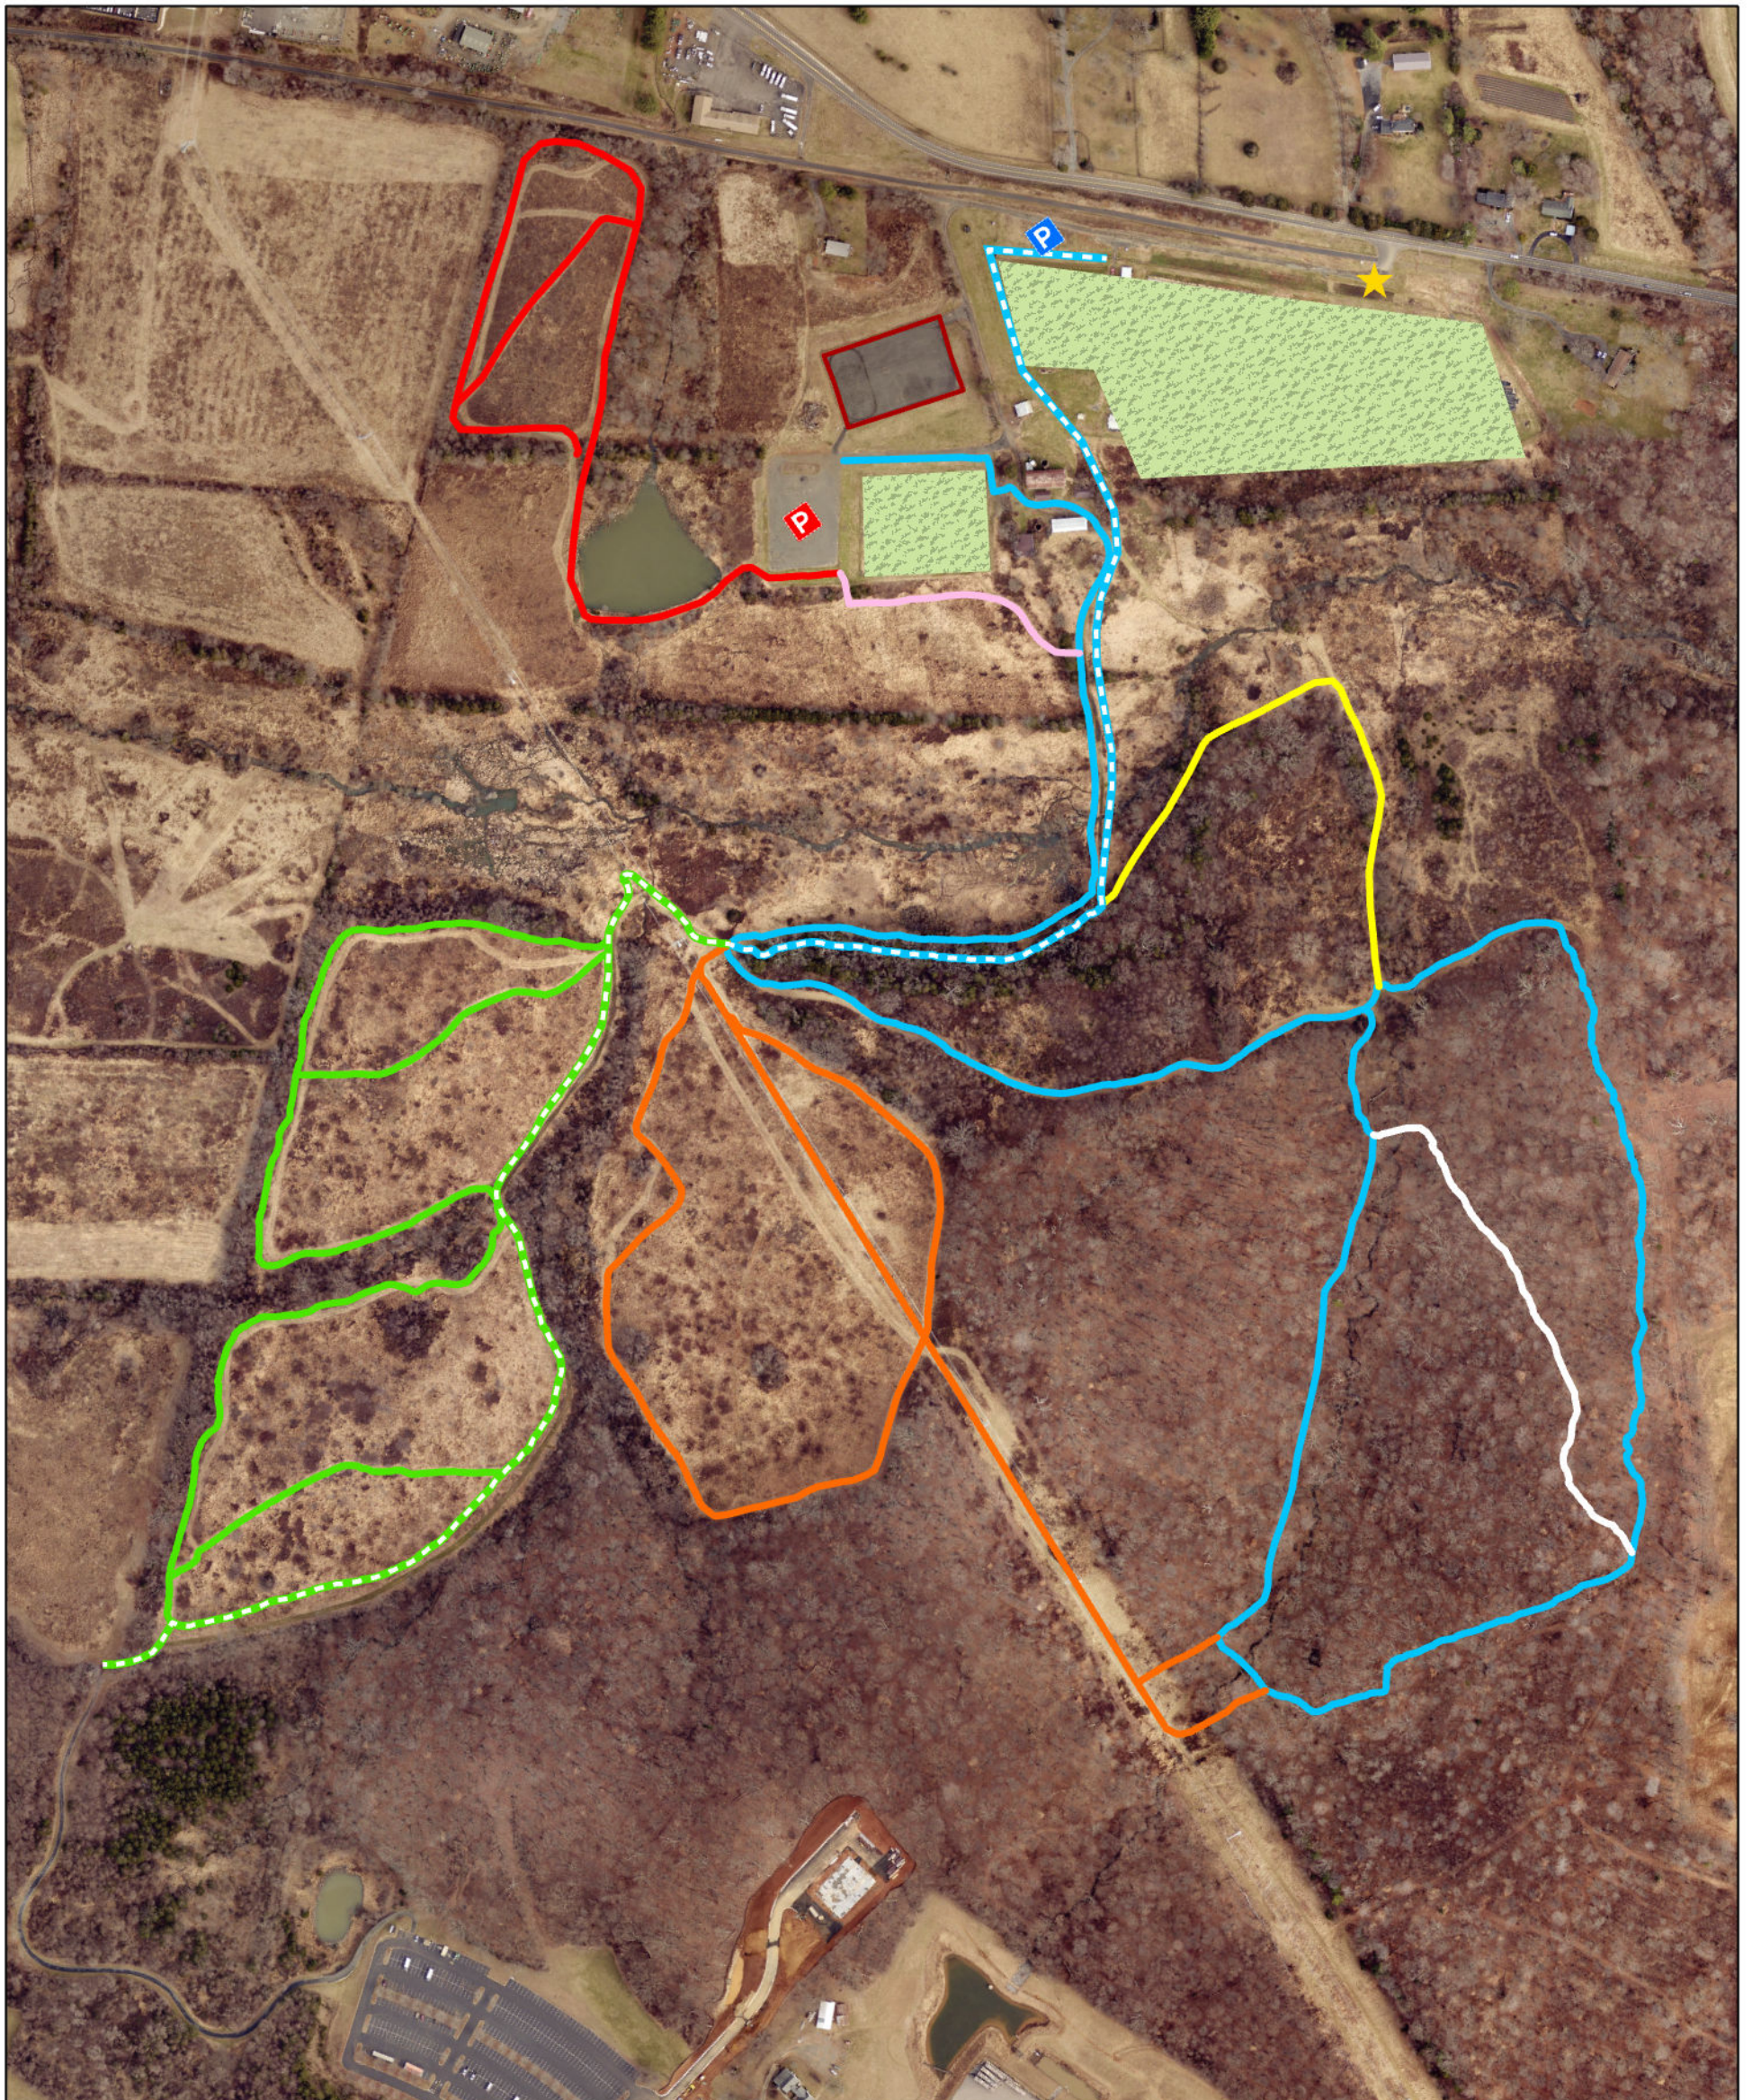

Stafford Farm Trail

8428 Meetze Road, Warrenton, VA 20187

6.14 Miles

★ Entrance

Ⓟ Equestrian Parking

Ⓟ Car Parking

▨ Education Farm

▭ Arena

Stafford Farm Trails - .98 Mile

▬ Blue Trail - Shared Use 0.48 Miles

▬ Green Trail - Shared Use 0.50 Miles

Equestrian Trails - 5.16 Miles

▬ Blue Trail 2.01 Miles

▬ Green Trail 0.91 Miles

▬ Red Trail 0.62 Miles

▬ White Trail 0.22 Miles

▬ Orange Trail 1.03 Miles

▬ Pink Trail 0.11 Miles

▬ Yellow Trail .26 Miles

0 150 300 600 900 1,200 Feet